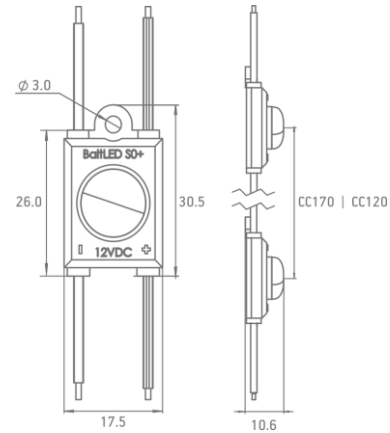

CROWN OPTO S0+

ITEM DESCRIPTION

Crown OPTO S0+ is a new solution for uniform illumination of single-sided lightboxes and bigger channel letters with depth ranging from 40 to 90 mm. Due to the new optics, we have used with this module, light is distributed more evenly inside the lightboxes or channel letters. As these modules have a better light distribution pattern, they can be installed with a 170 mm step. For fixing modules in place, adhesive tape is used. To ensure the convenient use of it, we designed the tape with a finger lift edge liner for quick and easy removal of the protective layer. Crown OPTO S0+ comes with L80 50 000 h lifetime and 5 years (24/7) warranty.

APPLICATION

- Single-sided lightboxes and bigger channel letters
- Recommended depth 40 – 90 mm

FEATURES & BENEFITS

- Efficiency up to 128 lm/W
- 170 mm distance between centers of modules
- IP67 protection class
- L80 50, 000 h lifetime
- 5-year 24/7 warranty
- Easy tear finger-lift tape for faster installation

GENERAL SPECIFICATIONS

SUPPLY VOLTAGE	12 VDC
POWER	0.5 W
RECOMMENDED DEPTH	from 40 to 90 mm
CC DISTANCE	170 mm 120 mm
BINNING	3 SDCM
OPERATING TEMPERATURE	-30 °C ~ +50 °C
STORAGE TEMPERATURE	+5°C ~ +70 °C
STORAGE CONDITIONS	Relative humidity <60%
CERTIFICATION	CE and RoHS pending
IP CLASS	IP67
LIFETIME	L80 50,000 h
WARRANTY	5 years (24/7)*

*Warranty is applied only and if storage, mounting and maintenance conditions, stated in the installation guide, are followed.

Dimensions are in mm

LIGHT DISTRIBUTION GRAPH

Beam angle: 160°

ORDERING INFORMATION