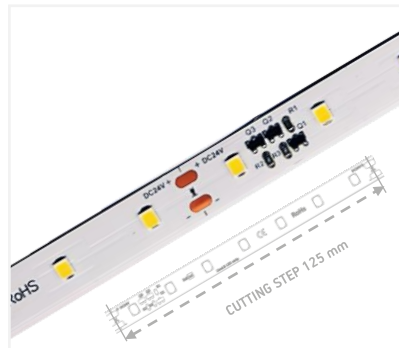

LINELIT STRIP

ITEM DESCRIPTION

Flexible LED strips with 56 or 112 new generation LEDs reaching up to 160 lm/w efficacy. Comes with double-sided tape for easy peel and use; low temperature on metal profiles and popular power range from 5 to 25 watts per meter. Made from high-quality electronic components ensuring long lifetime up to 75 000 h (L80) with 5 years warranty. Perfect for aluminium profiles, side lighting, signs, general lighting, office lighting.

APPLICATION

- Aluminium profiles
- Side lighting
- Signs
- General lighting
- Office lighting

FEATURES & BENEFITS

- 5-years warranty
- Durable thermal conductive double-sided adhesive tape
- Compact 10/12 mm width
- Low temperatures on metal profiles

GENERAL SPECIFICATIONS

SUPPLY VOLTAGE	24 VDC
WATTS PER METER	5 W 10 W 15 W 20 W 25 W
CRI	80
LEDs PER METER	56 112
CUTTING STEP	125 mm 62.5 mm
STRIP WIDTH	10 mm (IP20) 12 mm (IP67)
BINNING	3 SDCM
COLOUR / CCT	3000 K 4000 K 6500 K
OPERATING TEMPERATURE	-20 °C ~ +60 °C
STORAGE TEMPERATURE	+5 °C ~ +70 °C
CERTIFICATION	CE and RoHS compliant
IP CLASS	IP 20 IP 67
LIFETIME	L80 75,000 h
WARRANTY	5 years
MOUNTING OPTIONS	double-sided tape

DIMENSIONS, MM

IP 20 | 56 LEDs

IP 20 | 112 LEDs

IP 67 | 56 LEDs

IP 67 | 112 LEDs

ORDERING INFORMATION

5 YEARS WARRANTY

IP20
IP67