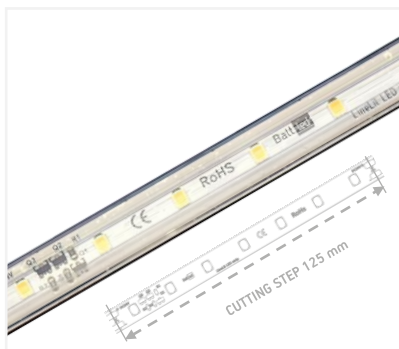

LINELIT STRIP

ITEM DESCRIPTION

Flexible LED strips with 56 or 112 new generation LEDs reaching up to 160 lm/w efficacy. Comes with double-sided tape for easy peel and use; low temperature on metal profiles and popular power range from 5 to 25 watts per meter. Made from high-quality electronic components ensuring long lifetime up to 75 000 h (L80) with 5 years warranty. Perfect for aluminium profiles, side lighting, signs, general lighting, office lighting.

GENERAL SPECIFICATIONS

SUPPLY VOLTAGE	24 VDC
WATTS PER METER	5 W 10 W 15 W 20 W 25 W
CRI	80
LEDs PER METER	56 112
CUTTING STEP	125 mm 62.5 mm
STRIP WIDTH	10 mm (IP20) 12 mm (IP67)
BINNING	3 SDCM
COLOUR / CCT	3000 K 4000 K 6500 K
OPERATING TEMPERATURE	-20 °C ~ +60 °C
STORAGE TEMPERATURE	+5 °C ~ +70 °C
CERTIFICATION	CE and RoHS compliant
IP CLASS	IP 20 IP 67
LIFETIME	L80 75,000 h
WARRANTY	5 years
MOUNTING OPTIONS	double-sided tape

DIMENSIONS, MM

IP 20 | 56 LEDs

IP 20 | 112 LEDs

IP 67 | 56 LEDs

IP 67 | 112 LEDs

ORDERING INFORMATION

5 YEARS WARRANTY

IP20
IP67