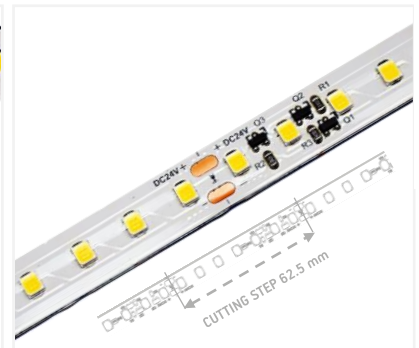

LINELIT STRIP

ITEM DESCRIPTION

Flexible LED strips with 56 or 112 new generation LEDs reaching up to 160 lm/w efficacy. Comes with double-sided tape for easy peel and use; low temperature on metal profiles and popular power range from 5 to 25 watts per meter. Made from high-quality electronic components ensuring long lifetime up to 75 000 h (L80) with 5 years warranty. Perfect for aluminium profiles, side lighting, signs, general lighting, office lighting.

GENERAL SPECIFICATIONS

SUPPLY VOLTAGE	24 VDC
WATTS PER METER	5 W 10 W 15 W 20 W 25 W
CRI	80
LEDs PER METER	56 112
CUTTING STEP	125 mm 62.5 mm
STRIP WIDTH	10 mm (IP20) 12 mm (IP67)
BINNING	3 SDCM
COLOUR / CCT	3000 K 4000 K 6500 K
OPERATING TEMPERATURE	-20 °C ~ +60 °C
STORAGE TEMPERATURE	+5 °C ~ +70 °C
CERTIFICATION	CE and RoHS compliant
IP CLASS	IP 20 IP 67
LIFETIME	L80 75,000 h
WARRANTY	5 years
MOUNTING OPTIONS	double-sided tape

DIMENSIONS, MM

IP 20 | 56 LEDs

IP 20 | 112 LEDs

IP 67 | 56 LEDs

IP 67 | 112 LEDs

ORDERING INFORMATION

5 YEARS WARRANTY

IP20
IP67