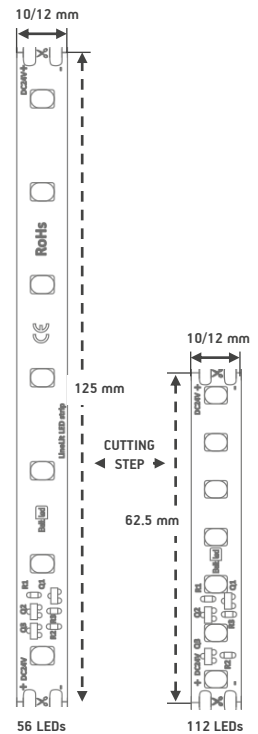

LINELIT STRIP

ITEM DESCRIPTION

Flexible LED strips with 56 or 112 new generation LEDs reaching up to 160 lm/w efficacy. Comes with double-sided tape for easy peel and use; low temperature on metal profiles and popular power range from 5 to 25 watts per meter. Made from high-quality electronic components ensuring long lifetime up to 75 000 h (L80) with 5 years warranty. Perfect for aluminium profiles, side lighting, signs, general lighting, office lighting.

GENERAL SPECIFICATIONS

SUPPLY VOLTAGE	24 VDC
WATTS PER METER	5 W 10 W 15 W 20 W 25 W
CRI	80
LEDs PER METER	56 112
CUTTING STEP	125 mm 62.5 mm
STRIP WIDTH	10 mm (IP20) 12 mm (IP67)
BINNING	3 SDCM
COLOUR / CCT	3000 K 4000 K 6500 K
OPERATING TEMPERATURE	-20 °C ~ +60 °C
STORAGE TEMPERATURE	+5 °C ~ +70 °C
CERTIFICATION	CE and RoHS compliant
IP CLASS	IP 20 IP 67
LIFETIME	L80 75,000 h
WARRANTY	5 years
MOUNTING OPTIONS	double-sided tape

DIMENSIONS, MM

IP 20 | 56 LEDs

IP 20 | 112 LEDs

IP 67 | 56 LEDs

IP 67 | 112 LEDs

ORDERING INFORMATION

5 YEARS WARRANTY

IP20
IP67

* Pre-order products will be available only with MOQ from 100 meters, lead time 4 – 5 weeks. For precise lead time, contact your Customer Service manager.

	METERS per REEL	REELS per BOX	LENGTH per BOX, M	WEIGHT per BOX, kg		
				56 Leds	112 Leds	
IP20	5W	15	45	675	9.8	11.0
	10 W	10	82	820	12.6	14.1
	15 W	5	90	450	8.2	9.0
	20 W	5	90	450	8.2	9.0
	25 W	5	90	450	8.2	9.0
IP67	5W	5	20	100	9.7	9.7
	10 W	5	20	100	9.7	9.7
	15 W	5	20	100	9.7	9.7