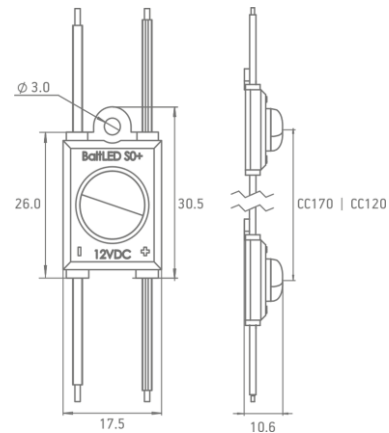

CROWN OPTO S0+

ITEM DESCRIPTION

Crown OPTO S0+ is a new solution for uniform illumination of single-sided lightboxes and bigger channel letters with depth ranging from 40 to 90 mm. Due to the new optics, we have used with this module, light is distributed more evenly inside the lightboxes or channel letters. As these modules have a better light distribution pattern, they can be installed with a 170 mm step. For fixing modules in place, adhesive tape is used. To ensure the convenient use of it, we designed the tape with a finger lift edge liner for quick and easy removal of the protective layer. Crown OPTO S0+ comes with L80 50 000 h lifetime and 5 years (24/7) warranty.

APPLICATION

- Single-sided lightboxes and bigger channel letters
- Recommended depth 40 – 90 mm

FEATURES & BENEFITS

- Efficiency up to 126 lm/W
- 170 mm distance between centers of modules
- IP67 protection class
- L80 50, 000 h lifetime
- 5-year 24/7 warranty
- Easy tear finger-lift tape for faster installation

GENERAL SPECIFICATIONS

SUPPLY VOLTAGE	12 VDC
POWER	0.5 W
RECOMMENDED DEPTH	from 40 to 90 mm
CC DISTANCE	170 mm 120 mm
BINNING	3 SDCM
OPERATING TEMPERATURE	-30 °C ~ +50 °C
STORAGE TEMPERATURE	+5 °C ~ +70 °C
STORAGE CONDITIONS	Relative humidity <60%
CERTIFICATION	CE and RoHS pending
IP CLASS	IP67
LIFETIME	L80 50,000 h
WARRANTY	5 years (24/7)*

*Warranty is applied only and if storage, mounting and maintenance conditions, stated in the installation guide, are followed.

* Dimensions are in mm

LIGHT DISTRIBUTION GRAPH

Beam angle: 160°

ORDERING INFORMATION