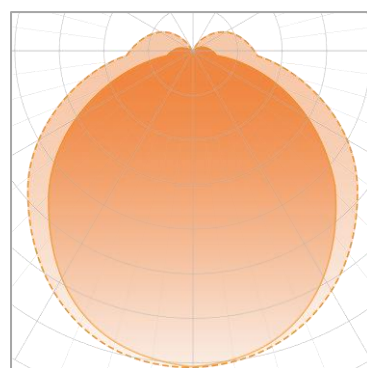

GENERAL INFORMATION

SUPPLY VOLTAGE	198 – 264 V; 50/60 Hz
POWER FACTOR	0.95 – 0.99
EFFICACY	135 – 150 lm/W
CCT	4000 K ± 150 K (natural white)
CRI	80
BEAM ANGLE	120°
IP CLASS	IP65
BODY MATERIAL	plastic
RECOMMENDED HEIGHT	up to 4 meters
OPERATING TEMP.	-20 °C ~ +60 °C
STORAGE TEMP.	-30°C ~ +70 °C
LIFETIME	L70B10 50.000h (Ta +25°C)
MOUNTING OPTIONS	surface mounting kit
CERTIFICATION	CE and RoHS compliant
WARRANTY	5 years
CONNECTION TYPE	pre-terminated 0.5 m wire linkable connection

LIGHT DISTRIBUTION GRAPH

— C0-180 — C90-270 120°

MOUNTING OPTIONS

ORDERING INFORMATION

SKU	DIMENSIONS (LxHxW), MM	WEIGHT, KG	POWER, W*	LUMEN OUTPUT, LM*	CONNECTION TYPE
BWLP-BL-060A120840E16	51x53x600	0.57	16 W	2240	pre-terminated 0.5 m wire
BWLP-BL-060A120840E16-TR	51x53x609	0.60	16 W	2240	linkable connection
BWLP-BL-060A120840E20	51x53x600	0.57	20 W	2700	pre-terminated 0.5 m wire
BWLP-BL-060A120840E20-TR	51x53x609	0.60	20 W	2700	linkable connection
BWLP-BL-120A120840E24	51x53x1200	0.83	24 W	3600	pre-terminated 0.5 m wire
BWLP-BL-120A120840E24-TR	51x53x1209	0.86	24 W	3600	linkable connection
BWLP-BL-120A120840E32	51x53x1200	0.83	32 W	4480	pre-terminated 0.5 m wire
BWLP-BL-120A120840E32-TR	51x53x1209	0.86	32 W	4480	linkable connection
BWLP-BL-120A120840E40	51x53x1200	0.83	40 W	5400	pre-terminated 0.5 m wire
BWLP-BL-120A120840E40-TR	51x53x1209	0.86	40 W	5400	linkable connection