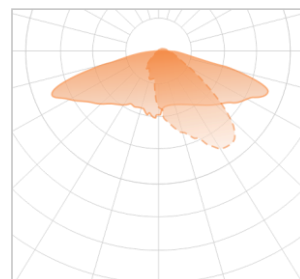

LIGHT DISTRIBUTION GRAPH

— C0-180 - - - C90-270 XW

— C0-180 - - - C90-270 SCL

— C0-180 - - - C90-270 T3

— C0-180 - - - C90-270 ME

ORDERING INFORMATION

SKU	POWER, W	LUMEN OUTPUT, LM	LED QTY	DIMENSIONS, MM
BSLP-X16020C760-XW	20 W ± 5%	2800 ± 3%	16	430x223x131
BSLP-X16020C760-SCL	20 W ± 5%	2800 ± 3%	16	430x223x131
BSLP-X16030C760-XW	30 W ± 3%	4200 ± 3%	16	430x223x131
BSLP-X16030C760-T3	30 W ± 3%	4200 ± 3%	16	430x223x131
BSLP-X16030C760-SCL	30 W ± 3%	4200 ± 3%	16	430x223x131
BSLP-X16030C760-ME	30 W ± 3%	4200 ± 3%	16	430x223x131
BSLP-X16040C760-SCL	40 W ± 3%	5600 ± 3%	16	430x223x131
BSLP-X16040C760-ME	40 W ± 3%	5600 ± 3%	16	430x223x131
BSLP-X36060C760-ME	60 W ± 3%	8400 ± 3%	36	598x286x144
BSLP-X36060C760-SCL	80 W ± 3%	11200 ± 3%	36	598x286x144
BSLP-X480120C760-ME	120 W ± 3%	16800 ± 3%	48	710x339x143