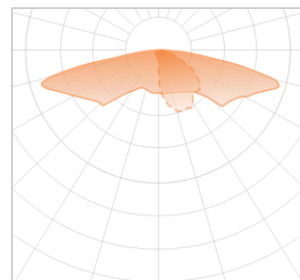

LIGHT DISTRIBUTION GRAPH

— C0-180 - - - C90-270 XW

— C0-180 - - - C90-270 SCL

— C0-180 - - - C90-270 T3

— C0-180 - - - C90-270 ME

ORDERING INFORMATION

SKU	POWER, W	LUMEN OUTPUT, LM	LED QTY	DIMENSIONS, MM
BSLP-X16020C760-XW	20 W ± 5%	2800 ± 3%	16	430x223x131
BSLP-X16020C760-SCL	20 W ± 5%	2800 ± 3%	16	430x223x131
BSLP-X16030C760-XW	30 W ± 3%	4200 ± 3%	16	430x223x131
BSLP-X16030C760-T3	30 W ± 3%	4200 ± 3%	16	430x223x131
BSLP-X16030C760-SCL	30 W ± 3%	4200 ± 3%	16	430x223x131
BSLP-X16030C760-ME	30 W ± 3%	4200 ± 3%	16	430x223x131
BSLP-X16040C760-SCL	40 W ± 3%	5600 ± 3%	16	430x223x131
BSLP-X16040C760-ME	40 W ± 3%	5600 ± 3%	16	430x223x131
BSLP-X36060C760-ME	60 W ± 3%	8400 ± 3%	36	598x286x144
BSLP-X36060C760-SCL	80 W ± 3%	11200 ± 3%	36	598x286x144
BSLP-X480120C760-ME	120 W ± 3%	16800 ± 3%	48	710x339x143