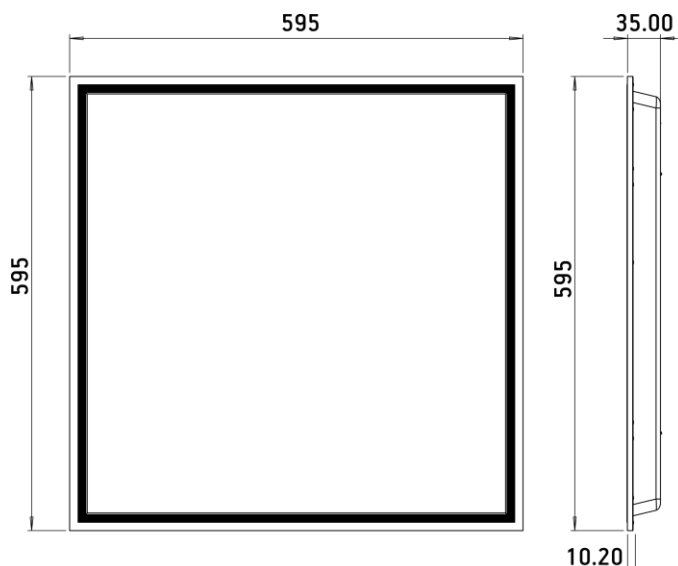

NEEDED FOR MOUNTING

PANEL DIMENSIONS (mm)

WARNING

- Turn power off before inspection, installation or removal.
- Properly ground electrical enclosure.
- Luminaire may fall down if not installed properly.
- Avoid direct eye exposure to the light source while it is on.
- For indoor use only.
- Dry location only.
- Do not operate luminaire with damaged parts.
- To prevent wiring damage or abrasion, do not expose wiring to edges of sheet metal or other sharp objects.
- The manufacturer shall not be liable for any damage resulting from inappropriate modifications to the luminaire or faulty installation.