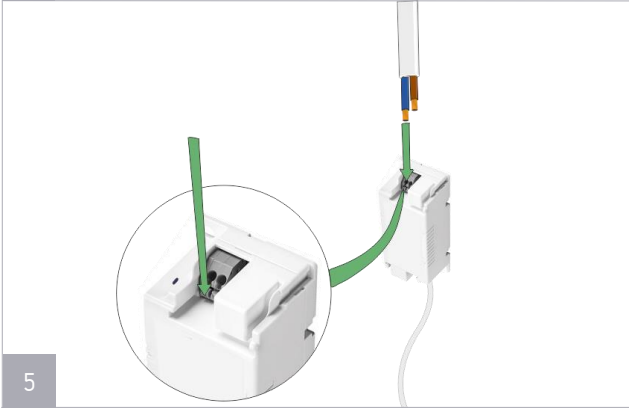

NEEDED FOR MOUNTING

PANEL DIMENSIONS (mm)

WARNING

- Turn power off before inspection, installation or removal.
- Properly ground electrical enclosure.
- Luminaire may fall down if not installed properly.
- Avoid direct eye exposure to the light source while it is on.
- For indoor use only.
- Dry location only.
- Do not operate luminaire with damaged parts.
- To prevent wiring damage or abrasion, do not expose wiring to edges of sheet metal or other sharp objects.
- The manufacturer shall not be liable for any damage resulting from inappropriate modifications to the luminaire or faulty installation.

If you have any questions, contact the manufacturer.

5 YEARS WARRANTY

KAGULUX HE BACKLIT PANEL INSTALLATION GUIDE

IP20

RECESSED MOUNTING

RoHS Compliant

5 YEARS WARRANTY

IP20