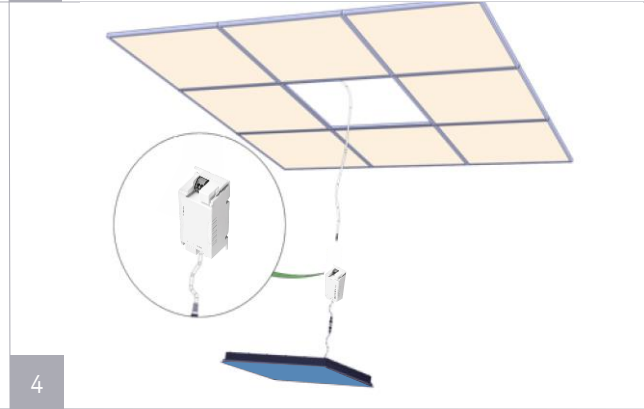

NEEDED FOR MOUNTING

PANEL DIMENSIONS (mm)

WARNING

- Turn power off before inspection, installation or removal.
- Properly ground electrical enclosure.
- Luminaire may fall down if not installed properly.
- Avoid direct eye exposure to the light source while it is on.
- For indoor use only.
- Dry location only.
- Do not operate luminaire with damaged parts.
- To prevent wiring damage or abrasion, do not expose wiring to edges of sheet metal or other sharp objects.
- The manufacturer shall not be liable for any damage resulting from inappropriate modifications to the luminaire or faulty installation.

If you have any questions, contact the manufacturer.

5 YEARS WARRANTY

KAGULUX HE BACKLIT PANEL INSTALLATION GUIDE

IP20

RECESSED MOUNTING

RoHS Compliant

5 YEARS WARRANTY

IP20