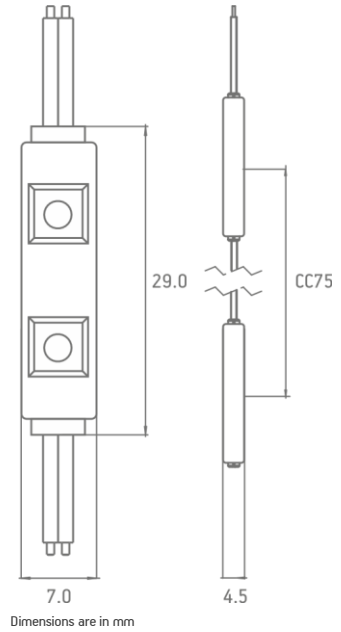

## APPLICATION

- Small depth narrow letters
- Recommended depth 40 – 75 mm

## FEATURES & BENEFITS

- Extremely small size of only 7 mm width, 29 mm length
- Helps to illuminate tight corners
- IP66 protection class
- 3 year warranty

## GENERAL SPECIFICATIONS

SUPPLY VOLTAGE	12 VDC
POWER	0.3 W
RECOMMENDED DEPTH	From 90 to 140 mm
CC DISTANCE	75 mm
BINNING	3 SDCM
OPERATING TEMPERATURE	-35 °C ~ +50 °C
STORAGE TEMPERATURE	+5 °C ~ +90 °C
STORAGE CONDITIONS	Relative humidity <60%
CERTIFICATION	CE and RoHS compliant
IP CLASS	IP 66
LIFETIME	L70 25,000 h
WARRANTY	3 years*

Dimensions are in mm

\*Warranty is applied only and if storage, mounting and maintenance conditions, stated in the installation guide, are followed.