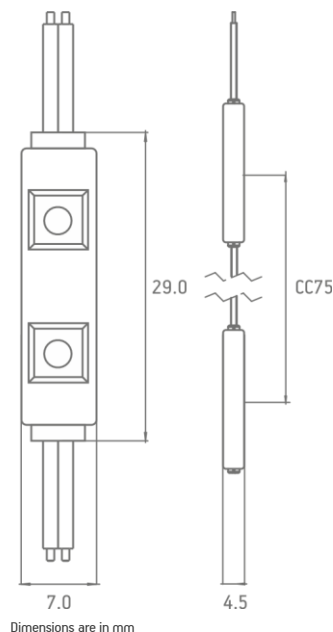

## APPLICATION

- Small depth narrow letters
- Recommended depth 40 – 75 mm

## FEATURES & BENEFITS

- Extremely small size of only 7 mm width, 29 mm length
- Helps to illuminate tight corners
- IP66 protection class
- 3 year warranty

## GENERAL SPECIFICATIONS

SUPPLY VOLTAGE	12 VDC
POWER	0.3 W
RECOMMENDED DEPTH	From 90 to 140 mm
CC DISTANCE	75 mm
BINNING	3 SDCM
OPERATING TEMPERATURE	-35 °C ~ +50 °C
STORAGE TEMPERATURE	+5 °C ~ +90 °C
STORAGE CONDITIONS	Relative humidity <60%
CERTIFICATION	CE and RoHS compliant
IP CLASS	IP 66
LIFETIME	L70 25,000 h
WARRANTY	3 years*

Dimensions are in mm

\*Warranty is applied only and if storage, mounting and maintenance conditions, stated in the installation guide, are followed.