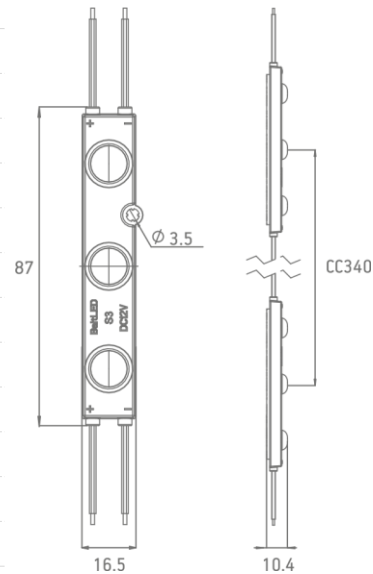

CROWN OPTO S3

ITEM DESCRIPTION

In front of you – technical information of our newest addition to Crown OPTO S family – Crown OPTO S3. Observing your fascinating interest with S family we have decided to extend the product line and provide you with modules for bigger depths as well. This is how S3 has emerged. With efficiency up to 103 lm/W, impressive distance between the modules, S3 should be considered when you want to illuminate boxes or letters of bigger depths.

APPLICATION

- Channel letters signs and light boxes
- Recommended depth 120 – 200 mm

FEATURES & BENEFITS

- Compact design
- Efficiency up to 103 lm/W
- IP67 protection class
- White, red, green and blue colours are available
- 5 year warranty

GENERAL SPECIFICATIONS

SUPPLY VOLTAGE	12 VDC
POWER	1.2 W, 1.5 W
RECOMMENDED DEPTH	From 120 to 200 mm
CC DISTANCE	340 mm
BINNING	3 SDCM
OPERATING TEMPERATURE	-30 °C ~ +50 °C
STORAGE TEMPERATURE	-40 °C ~ +70 °C
STORAGE CONDITIONS	Relative humidity <60%
CERTIFICATION	CE and RoHS compliant
IP CLASS	IP 67
LIFETIME	L70 50,000 h
WARRANTY	5 years (24/7)*

*Warranty is applied only and if storage, mounting and maintenance conditions, stated in the installation guide, are followed.

* Dimensions are in mm

LIGHT DISTRIBUTION GRAPH

Beam angle: 160°

ORDERING INFORMATION