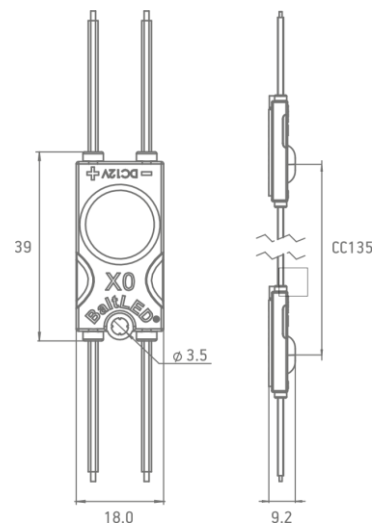

CROWN OPTO X0

ITEM DESCRIPTION

With Crown OPTO X0 we introduce a better solution for illumination of small depth light boxes and channel letters.

Designed for depths ranging from 30 to 100 mm, these modules also enable you to reduce installation time and save up on module quantity. As they have a better light distribution pattern, you need less modules for 1 m² than with previous solutions. Powered by Philips Lumiled, they show extreme endurance at harsh working conditions (IP67) and have 7 year warranty with L70 for 90,000 hours.

APPLICATION

- Small depth channel letters
- Small depth light boxes
- Recommended depth 30 – 100 mm

FEATURES & BENEFITS

- Powered by Philips Lumiled
- CRI >83
- Extreme environment and conditions housing
- Easy and fast installation cables
- Made in Europe
- IP67 protection class
- 7 year warranty

GENERAL SPECIFICATIONS

SUPPLY VOLTAGE	12 VDC
POWER	0.35 W
RECOMMENDED DEPTH	From 30 to 100 mm
CC DISTANCE	135 mm
BINNING	3 SDCM
OPERATING TEMPERATURE	-40 °C ~ +60 °C
STORAGE TEMPERATURE	+5 °C ~ +35 °C
STORAGE CONDITIONS	Relative humidity <60%
CERTIFICATION	CE and RoHS compliant
IP CLASS	IP 67
LIFETIME	L70 90,000 h
WARRANTY	7 years*

*Warranty is applied only and if storage, mounting and maintenance conditions, stated in the installation guide, are followed.

* Dimensions are in mm

LIGHT DISTRIBUTION GRAPH

Beam angle: 160°

ORDERING INFORMATION