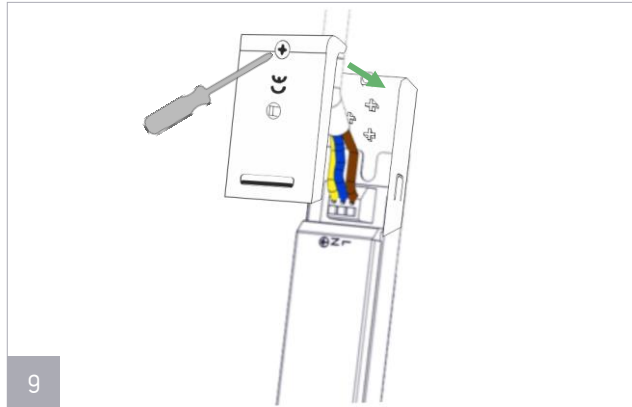

5 YEARS WARRANTY

KAGULUX BACKLIT PANEL INSTALLATION GUIDE

RECESSED MOUNTING

IP20

RoHS Compliant

CE

F

9