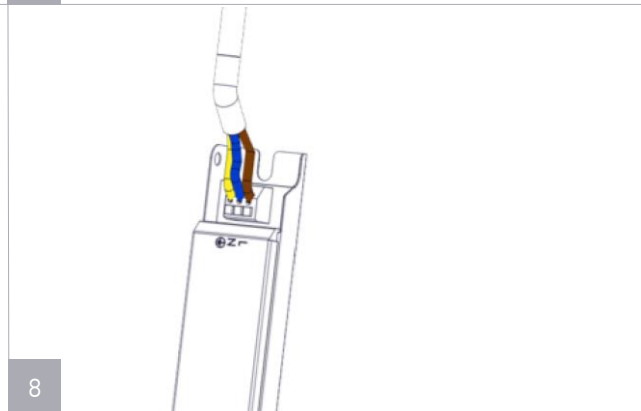

5 YEARS WARRANTY

KAGULUX BACKLIT PANEL INSTALLATION GUIDE

IP20

RECESSED MOUNTING

RoHS Compliant

© 2018, All rights reserved BaltLED, UAB. Specifications are subject to change without notice.