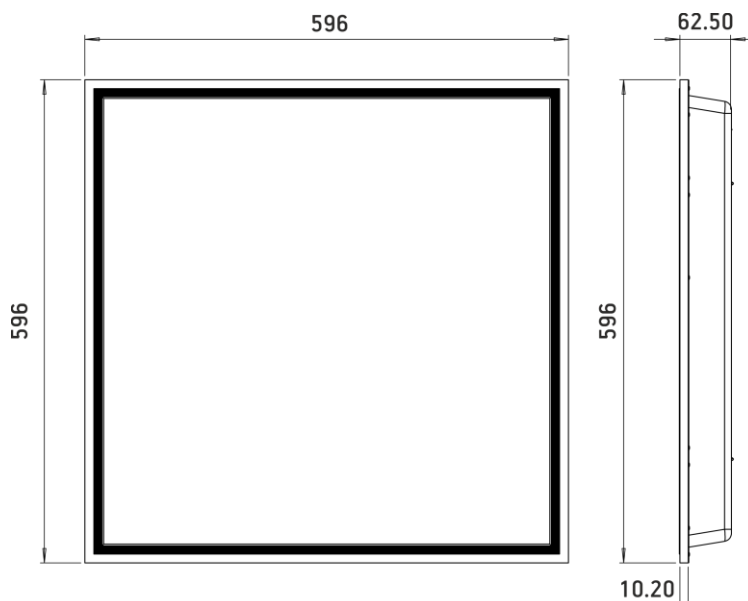

NEEDED FOR MOUNTING

PANEL DIMENSIONS, MM

WARNING

! Turn power off before inspection, installation or removal.

- Properly ground electrical enclosure.
- Perform installation in dry location only.
- Luminaire may fall down if not installed properly.
- Avoid direct eye exposure to the light source while it is on.
- For indoor use only.
- Do not operate luminaire with damaged parts.
- To prevent wiring damage or abrasion, do not expose wiring to edges of sheet metal or other sharp objects.
- The manufacturer shall not be liable for any damage resulting from inappropriate modifications to the luminaire or faulty installation.