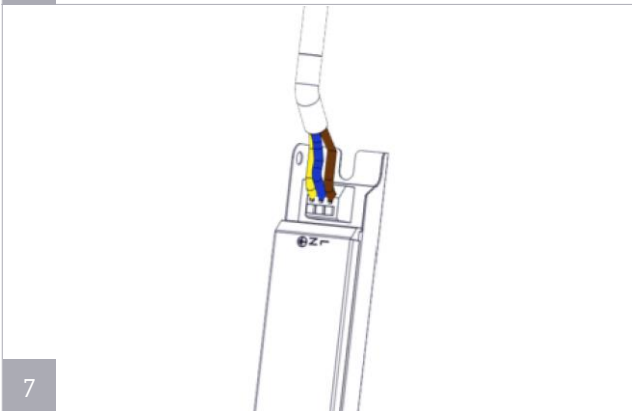

5 YEARS WARRANTY

KAGULUX BACKLIT PANEL INSTALLATION GUIDE

IP20

RECESSED MOUNTING

RoHS Compliant

© 2018, All rights reserved BaltLED, UAB. Specifications are subject to change without notice.