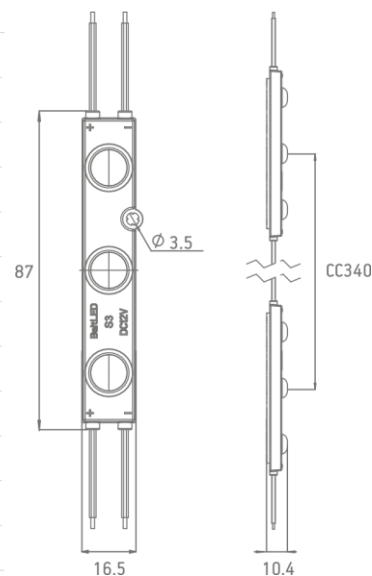

CROWN OPTO S3

ITEM DESCRIPTION

In front of you – technical information of our newest addition to Crown OPTO S family – Crown OPTO S3. Observing your fascinating interest with S family we have decided to extend the product line and provide you with modules for bigger depths as well. This is how S3 has emerged. With efficiency up to 103 lm/W, impressive distance between the modules, S3 should be considered when you want to illuminate boxes or letters of bigger depths.

APPLICATION

- Channel letters signs and light boxes
- Recommended depth 120 – 200 mm

FEATURES & BENEFITS

- Compact design
- Efficiency up to 103 lm/W
- IP67 protection class
- White, red, green and blue colours are available
- 5 year warranty

GENERAL SPECIFICATIONS

SUPPLY VOLTAGE	12 VDC
POWER	1.2 W, 1.5 W
RECOMMENDED DEPTH	From 120 to 200 mm
CC DISTANCE	340 mm
BINNING	3 SDCM
OPERATING TEMPERATURE	-30 °C ~ +50 °C
STORAGE TEMPERATURE	-40 °C ~ +70 °C
STORAGE CONDITIONS	Relative humidity <60%
CERTIFICATION	CE and RoHS compliant
IP CLASS	IP 67
LIFETIME	L70 50,000 h
WARRANTY	5 years (24/7)*

*Warranty is applied only and if storage, mounting and maintenance conditions, stated in the installation guide, are followed.

* Dimensions are in mm

LIGHT DISTRIBUTION GRAPH

Beam angle: 160°

ORDERING INFORMATION