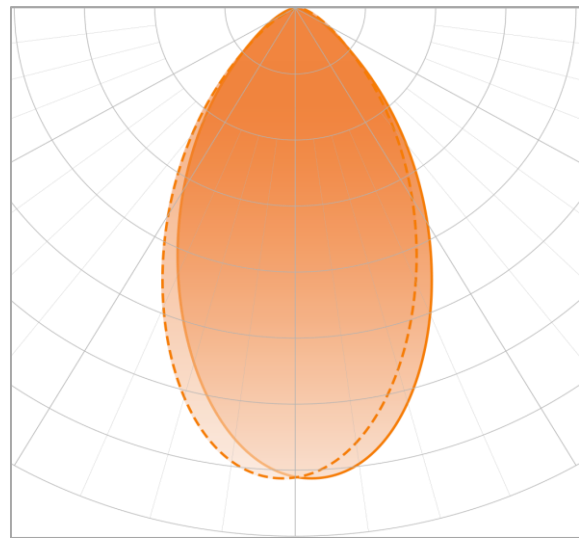

Light distribution graph

— C0-180 - - - C90-270

Ordering information

SKU	Dimensions, mm	Power, W	Lumens output, Lm	Dimming controller
BWL-0584060	528x75x74	43 ± 3%	4570 ± 3%	-
BWL-0584060-DA	528x75x74	43 ± 3%	4570 ± 3%	DALI
BWL-1084060	1047x75x74	83 ± 3%	9118 ± 3%	-
BWL-1084060-DA	1047x75x74	83 ± 3%	9118 ± 3%	DALI
BWL-1584060	1566x75x74	125 ± 5%	13702 ± 5%	-
BWL-1584060-DA2	1566x75x74	125 ± 5%	13702 ± 5%	DALI
BWL-2084060	2085x75x74	165.5 ± 5%	18236 ± 5%	-
BWL-2084060-DA2	2085x75x74	165.5 ± 5%	18236 ± 5%	DALI