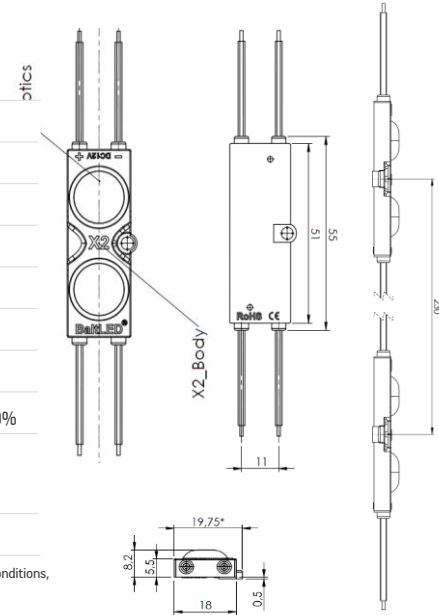

CROWN OPTO X2

ITEM DESCRIPTION

With Crown OPTO X2 we introduce a new member for Crown OPTO family for one-sided signs. Designed for depths ranging from 100 to 160 mm, these modules also enable you to reduce installation time and save up on module quantity. As they can be installed with 230 mm step, you need 22% less modules for 1 m² than with previous solutions. Powered by Philips Lumiled, they show extreme endurance at harsh working conditions (IP67) and have 7 year warranty with L70 for 80,000 hours.

GENERAL SPECIFICATIONS

SUPPLY VOLTAGE	12 VDC
POWER	0.8; 1.0 W
RECOMMENDED DEPTH	From 100 to 160 mm
CC DISTANCE	230 mm
BINNING	3 SDCM
OPERATING TEMPERATURE	-40 °C ~ +60 °C
STORAGE TEMPERATURE	+5 °C ~ +35 °C
STORAGE CONDITIONS	Relative humidity <60%
LIFETIME	L70 80,000 h (white) L70 60,000 h (other)
WARRANTY	7 years*

*Warranty is applied only and if storage, mounting and maintenance conditions, stated in the installation guide, are followed.

* Dimensions are in mm

LIGHT DISTRIBUTION GRAPH

Beam angle: 160°

ORDERING INFORMATION