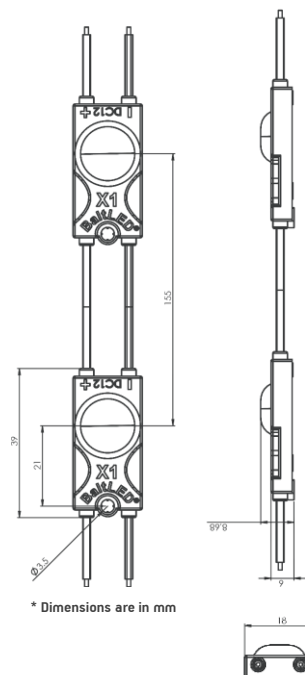

CROWN OPTO X1

ITEM DESCRIPTION

With Crown OPTO X1 we introduce a better solution for illumination of small depth light boxes and channel letters.

Designed for depths ranging from 90 to 140 mm, these modules also enable you to reduce installation time and save up on module quantity. As they have a better light distribution pattern, you need less modules for 1 m² than with previous solutions. Powered by Philips Lumiled, they show extreme endurance at harsh working conditions (IP67) and have 7 year warranty with L70 for 80,000 hours.

APPLICATION

- Small depth channel letters
- Small depth light boxes
- Recommended depth 90 – 140 mm
- Red, green and blue colours available

FEATURES & BENEFITS

- Powered by Philips Lumiled
- CRI > 83
- Extreme environment and conditions housing
- Easy and fast installation cables
- Made in Europe
- IP67 protection class
- 7 year warranty

GENERAL SPECIFICATIONS

SUPPLY VOLTAGE	12 VDC
POWER	0.4, 0.5 W, 0.6 W
RECOMMENDED DEPTH	From 90 to 140 mm
CC DISTANCE	155 mm
BINNING	3 SDCM
OPERATING TEMPERATURE	-40 °C ~ +60 °C
STORAGE TEMPERATURE	+5 °C ~ +35 °C
STORAGE CONDITIONS	Relative humidity <60%
LIFETIME	L70 80,000 h (white) L70 60,000 h (other)
WARRANTY	7 years*

*Warranty is applied only and if storage, mounting and maintenance conditions, stated in the installation guide, are followed.

* Dimensions are in mm

LIGHT DISTRIBUTION GRAPH

Beam angle: 160°

ORDERING INFORMATION