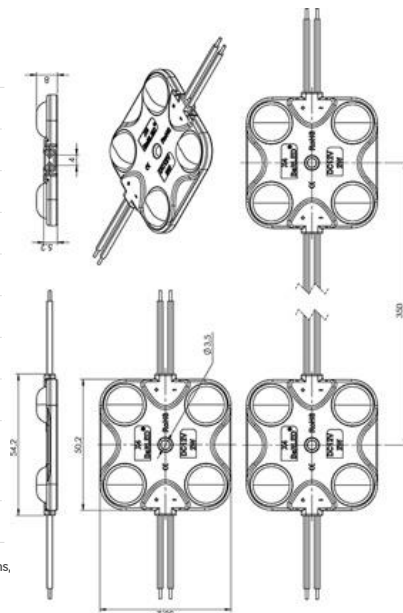

CROWN OPTO X4

ITEM DESCRIPTION

With Crown OPTO X4 we introduce a new member for Crown OPTO family for big letters and one sided light box. Designed for depths ranging from 140 to 300 mm, these modules also enable you to reduce installation time and save up on module quantity. As they can be installed with 350 mm step, you need 20% less modules for 1 m² than with previous solutions. Powered by Philips Lumiled, they show extreme endurance at harsh working conditions (IP67) and have 7 year warranty with L70 for 80,000 hours.

GENERAL SPECIFICATIONS

SUPPLY VOLTAGE	12 VDC
POWER	1.6; 2 W
RECOMMENDED DEPTH	From 140 to 300 mm
CC DISTANCE	350 mm
BINNING	3 SDCM
OPERATING TEMPERATURE	-40 °C ~ +60 °C
STORAGE TEMPERATURE	+5 °C ~ +35 °C
STORAGE CONDITIONS	Relative humidity <60%
LIFETIME	L70 80,000 h (white) L70 60,000 h (other)
WARRANTY	7 years*

*Warranty is applied only and if storage, mounting and maintenance conditions, stated in the installation guide, are followed.

* Dimensions are in mm

LIGHT DISTRIBUTION GRAPH

Beam angle: 160°

ORDERING INFORMATION